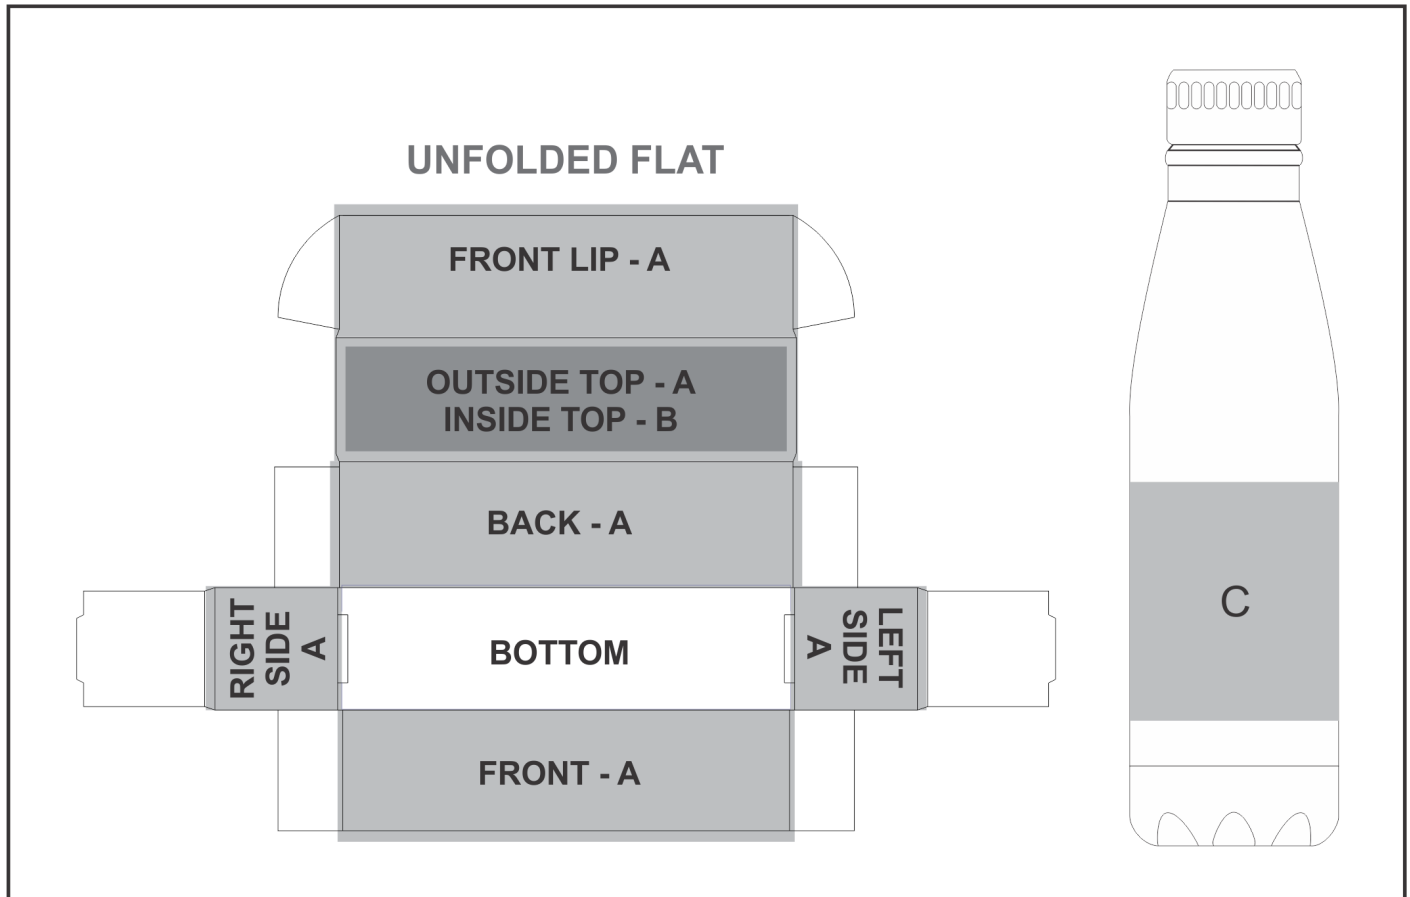

GF-AM-867-B

Omega Bottle in Bianca Custom Gift Box

Need to know:

- Includes 1-Position Direct Print on Box AND - Includes 1-Colour, 1-Position Screen Wrap (setup fee applies)

- **Please Note:** Due to the nature of the printing process, any white in a logo cannot be branded and we cannot guarantee an exact colour match as the box has a matt finish. The nature and inconsistency of the pre-cut boards may create a 1-3mm of unbranded space on the front lip and imperfections may be found within the print. Large solid coverage prints are not recommended, if large solid coverage is required, it is recommended on kraft boxes as imperfections are less noticeable.

- DP-D will not be a full wrap due to the inconsistency of the item.

Branding Options:

Position C

1. Pad Printing (PB)
4 Colours
Size: 30mm wide x 50mm high
2. Screen Wrap (SW)
1 Colour
Size: 140mm wide x 70mm high
3. Digital Print Drinkware (DP-C)
Full Colour
Size: 100mm wide x 60mm high
4. Digital Print Drinkware (DP-D)
Full Colour
Size: 200mm wide x 80mm high

Position B

1. Digital Custom Packaging (DCP-CHG-2)
Full Colour
Size: 258mm wide x 62mm high

Position A

1. Digital Custom Packaging (DCP-CHG-2)
Full Colour
Size: 436,5mm wide x 364,5mm high